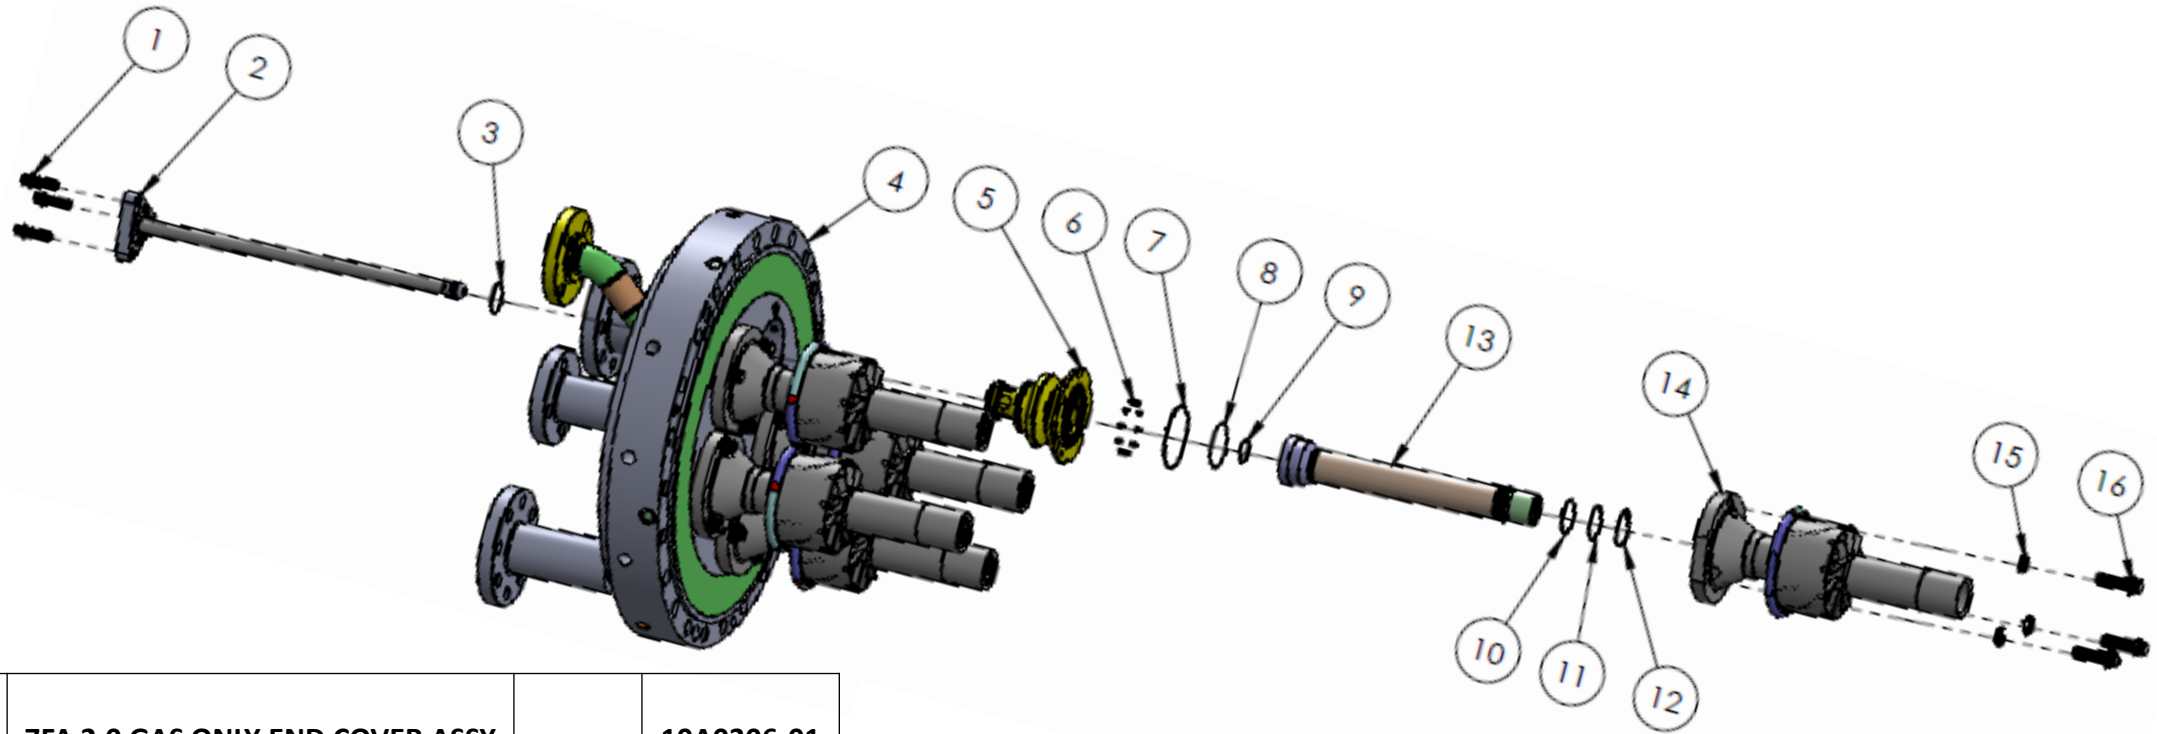

Similar To: OEM Cover# 111E8146G003, 114E4336G003
ICS New 10A0306-XX / ICS Repair 10R0221-00

7FA 2.0 GAS ONLY END COVER ASSY			
ITEM NO.	DESCRIPTION	QTY	ICS P/N
2	BLANK CARTRIDGE	5	10A0104-01
4	END COVER ASSY	1	10A0183-01
5	COVER INSERT	5	10C0513-49
13	DIFFUSION ASSY	5	10A0255-01
14	OUTER NOZZLE ASSY	5	10A0309-01
CONSUMABLES			
1	.500-13 X 1.50 LG 12 POINT BOLT	15	10C0298-01
3	C-SEAL	5	10C0127-01
6	ORIFICE PLUG	50	10C0124-01
7	E-SEAL	5	10C0145-01
8	E-SEAL	5	10C0145-03
9	E-SEAL	5	10C0145-02
10	C-SEAL	5	10C0510-01
11	FLEX SEAL	5	10C0511-01
12	ROPE SEAL	5	10C0512-01
15	LOCKING TAB	15	10C0140-02
16	.625-11 X 1.88 LG 12 POINT BOLT WITH SCALLOPS	15	10C0598-03

ICS has earned our commanding industry reputation through our integrity, customer service excellence, and superior manufacturing services that provide our customers with a strategic market advantage. Please contact us to learn how we might partner with you to create an opportunity for sustained success.

Christy Deliberto
(864) 721-4204
cdeliberto@ics-gts.com