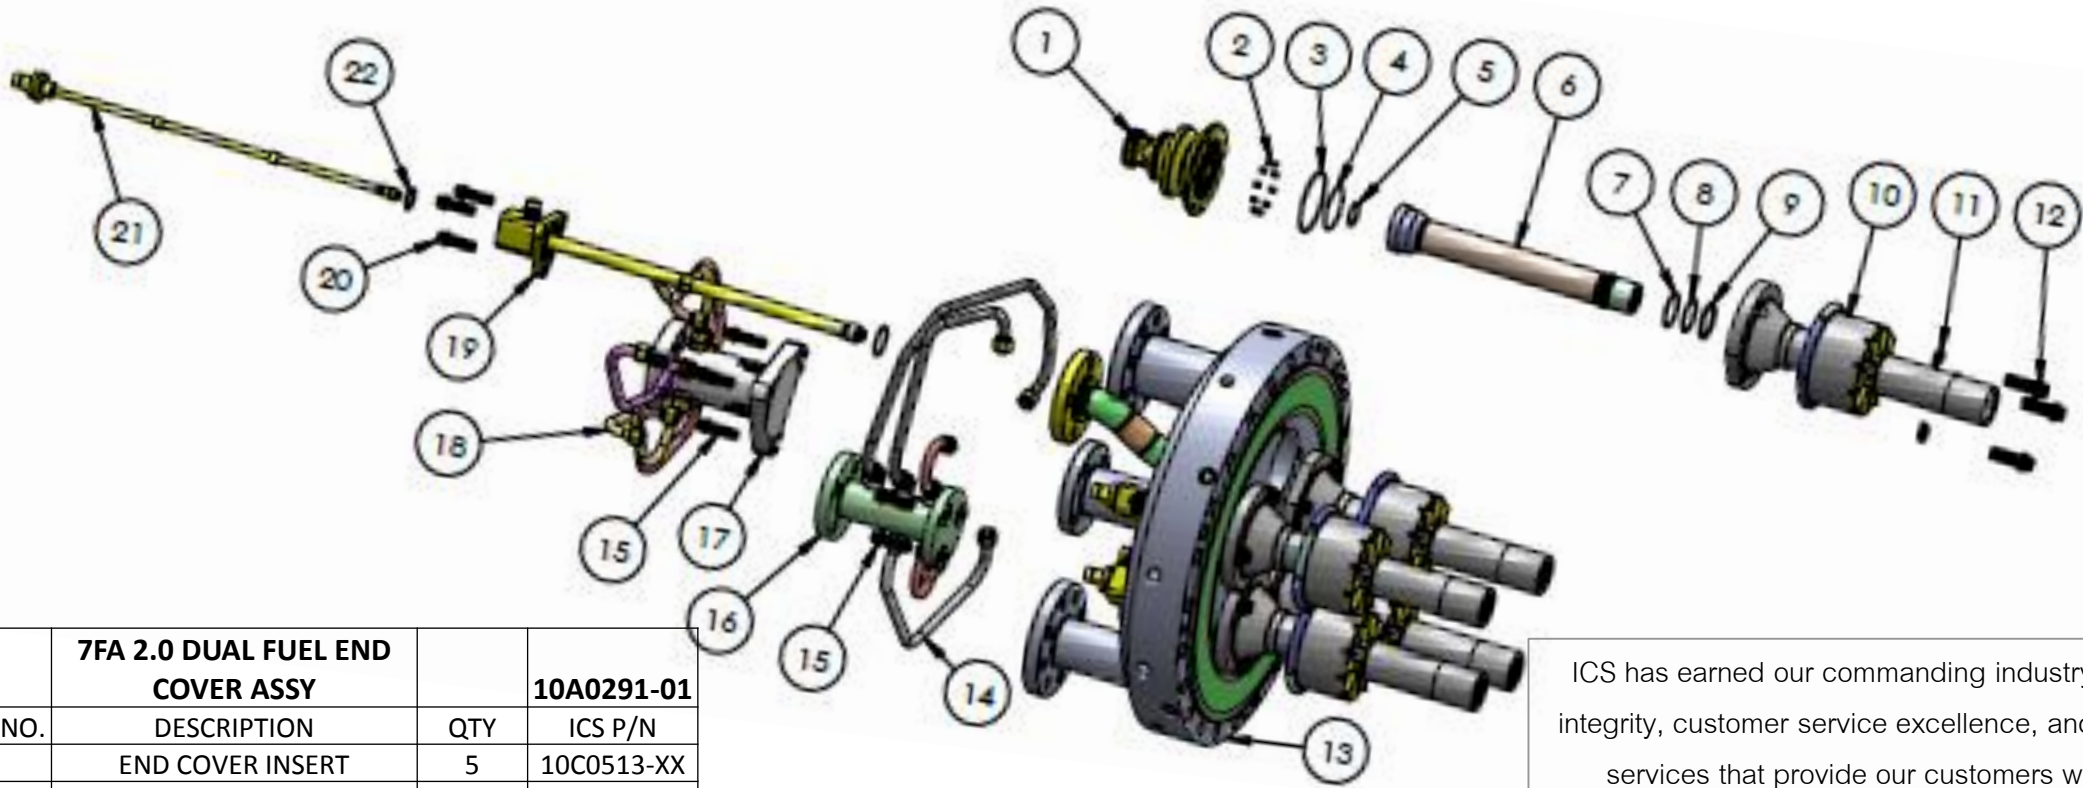

Similar To: OEM # 111E8146, 111E8176
ICS New 10A0291-XX / ICS Repair 10R0156-00

7FA 2.0 DUAL FUEL END COVER ASSY			
ITEM NO.	DESCRIPTION	QTY	ICS P/N
			10A0291-01
1	END COVER INSERT	5	10C0513-XX
9	DIFFUSION ASSY	5	10A0255-01
10	OUTER NOZZLE ASSY	5	10A0309-01
13	END COVER ASSY	1	10A0183-01
14	WATER TUBE KIT	1	10K0030
16	WATER MANIFOLD	1	10A0280-01
17	FDV MANIFOLD	1	10A0181-01
18	OIL TUBE KIT	1	10K0031
19	WATER CARTRIDGE	5	10A0108-01
21	OIL CARTRIDGE	5	10A0107-02
	CONSUMABLES		
2	ORIFICE PLUG	50	10C0142-01
3	E-SEAL	5	10C0145-03
4	E-SEAL	5	10C0145-02
5	E-SEAL	5	10C0145-01
6	C-SEAL	50	10C0510-01
7	FLEX SEAL	5	10C0511-01
8	ROPE SEAL	5	10C0512-02
11	LOCKING TAB	15	10C0140-02

CONSUMABLES CONTINUED			
ITEM NO.	DESCRIPTION	QTY	ICS P/N
12	.625-11 X 1.88 LG 12 POINT BOLT WITH SCALLOPS	15	10C0598-03
15	.500-13 X 1.75 LG 12 POINT BOLT	6	10C0298-05
20	.500-13 X 1.50 LG 12 POINT BOLT	15	10C0298-01
22	C-SEAL	5	10C0127-02

ICS has earned our commanding industry reputation through our integrity, customer service excellence, and superior manufacturing services that provide our customers with a strategic market advantage. Please contact us to learn how we might partner with you to create an opportunity for sustained success.

Christy Deliberto
(864) 721-4204
cdeliberto@ics-gts.com