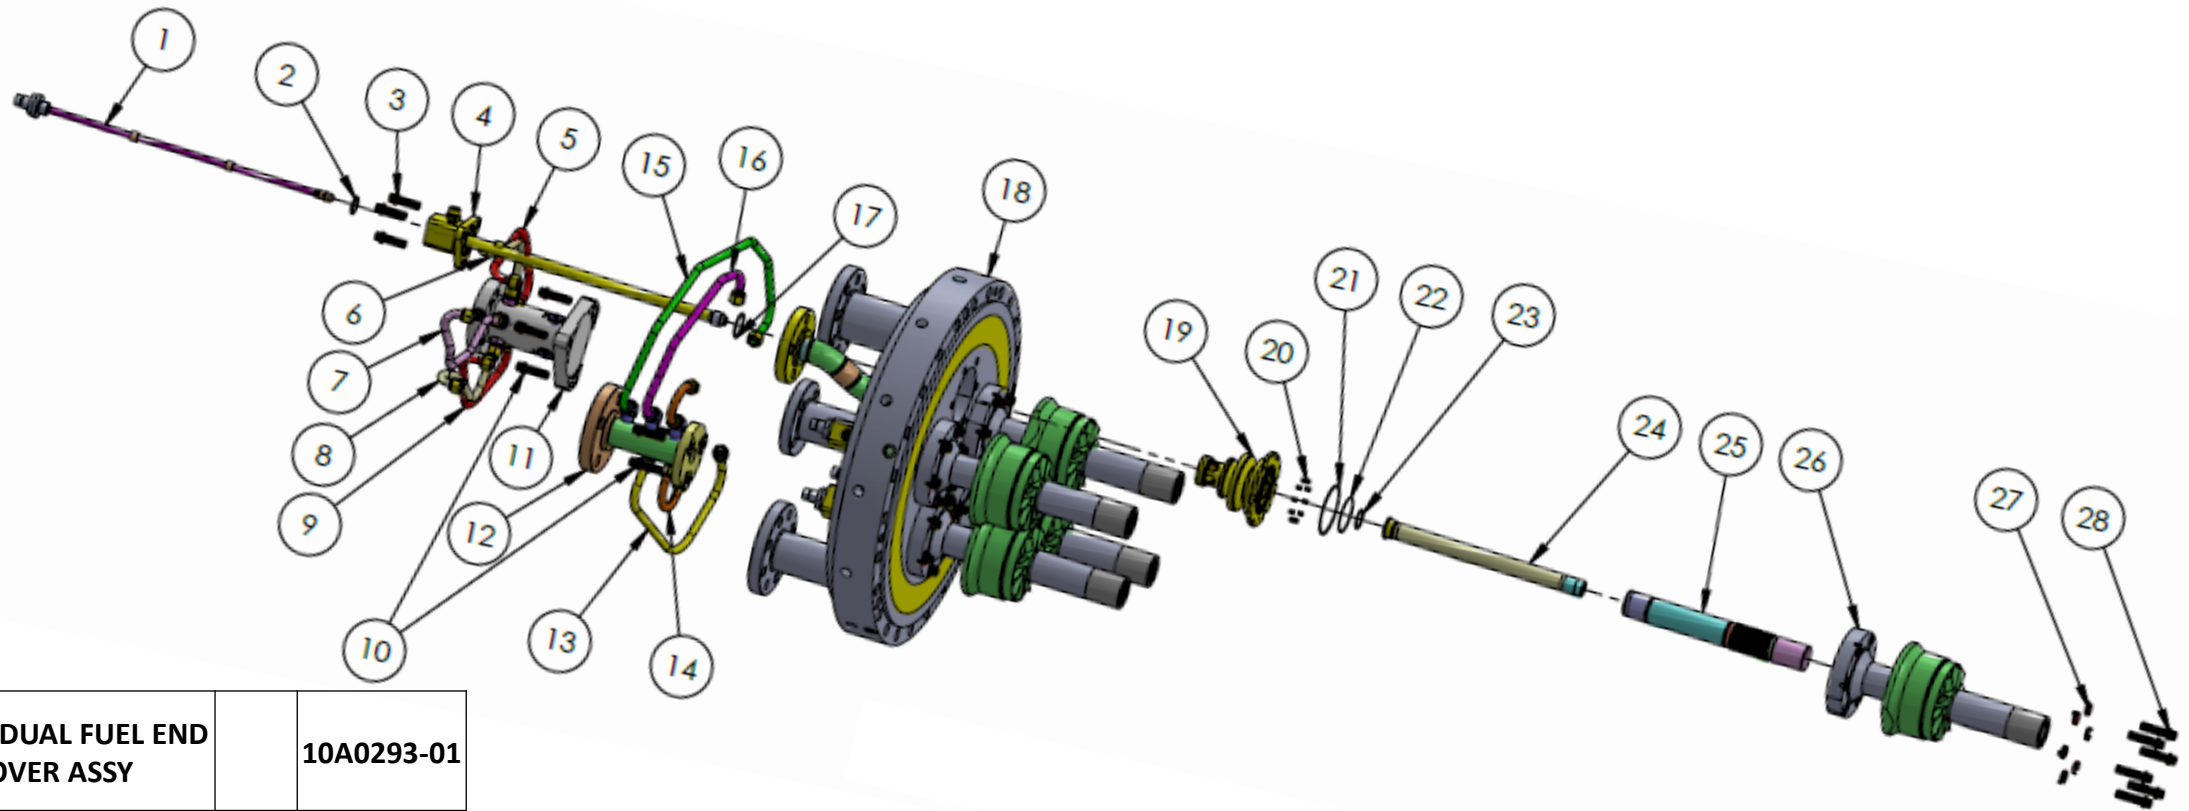

Similar To: OEM # 110E1178

ICS New 10A0292-XX / ICS Repair 10R0125-00

6FA 2.0 GAS ONLY END COVER ASSY			10A0292-01
ITEM NO.	DESCRIPTION	QTY	ICS P/N
2	BLANK CARTRIDGE	5	10A0104-01
4	END COVER ASSY	1	10A0119-01
5	COVER INSERT	5	10C0148-XX
10	AIR ATOMIZING ASSY	5	10A0103-01
11	OUTER NOZZLE ASSY	5	
CONSUMABLES			
1	.500-13X1.50LG 12 PT BOLT	15	10C0298-01
3	C-SEAL	5	10C0127-01
6	ORIFICE PLUG	50	10C0142-01
7	E-SEAL	5	10C0145-03
8	E-SEAL	5	10C0145-02
9	E-SEAL	5	10C0145-01
12	LOCKING TAB	30	10C0140-01
13	.500-13X2.00LG 12 POINT BOLT WITH SCALLOPS	30	10C0159-01

Christy Deliberto
(864) 721-4204
cdeliberto@ics-gts.com

Similar To: OEM Cover# 108E4270G008, 114E4043G004
 ICS New 10A0293-XX / ICS Repair 10R0220-00

6FA 2.0 DUAL FUEL END COVER ASSY			10A0293-01
ITEM NO.	DESCRIPTION	QTY	I.C.S. P/N
1	OIL CARTRIDGE	5	10A0107-XX
4	WATER CARTRIDGE	5	10A0108-01
5	OIL TUBE #5	1	10C0574-02
6	OIL TUBE #4	1	10C0573-02
7	OIL TUBE #1	1	10C0570-02
8	OIL TUBE #2	1	10C0571-02
9	OIL TUBE #3	1	10C0572-02
11	FDV MANIFOLD	1	10A0181-XX
12	WATER MANIFOLD	1	10A0280-01
13	WATER TUBE #2	1	10C0563-02
14	WATER TUBE #1	2	10C0562-02
15	WATER TUBE #3	1	10C0564-02
16	WATER TUBE #4	1	10C0565-02
18	END COVER ASSY	1	10A0119-01
19	COVER INSERT	5	10C0148-XX
24	AA TUBE ASSY	5	10A0103-01
25	BELLOWS ASSY	5	10A0102-01
26	OUTER NOZZLE ASSY	5	

CONSUMABLES			
ITEM NO.	DESCRIPTION	QTY	I.C.S. P/N
2	C-SEAL	5	10C0127-02
3	.500-13X1.50LG 12 POINT BOLT	15	10C0298-01
10	.500-13X1.75LG 12 POINT BOLT	6	10C0298-05
17	C-SEAL	5	10C0127-01
20	ORIFICE PLUG	50	10C0142-01
21	E-SEAL	5	10C0145-03
22	E-SEAL	5	10C0145-02
23	E-SEAL	5	10C0145-01
27	LOCKING TAB	30	10C0140-01
28	.500-13X2LG 12 POINT SCALLOPED BOLT	30	10C0159-01