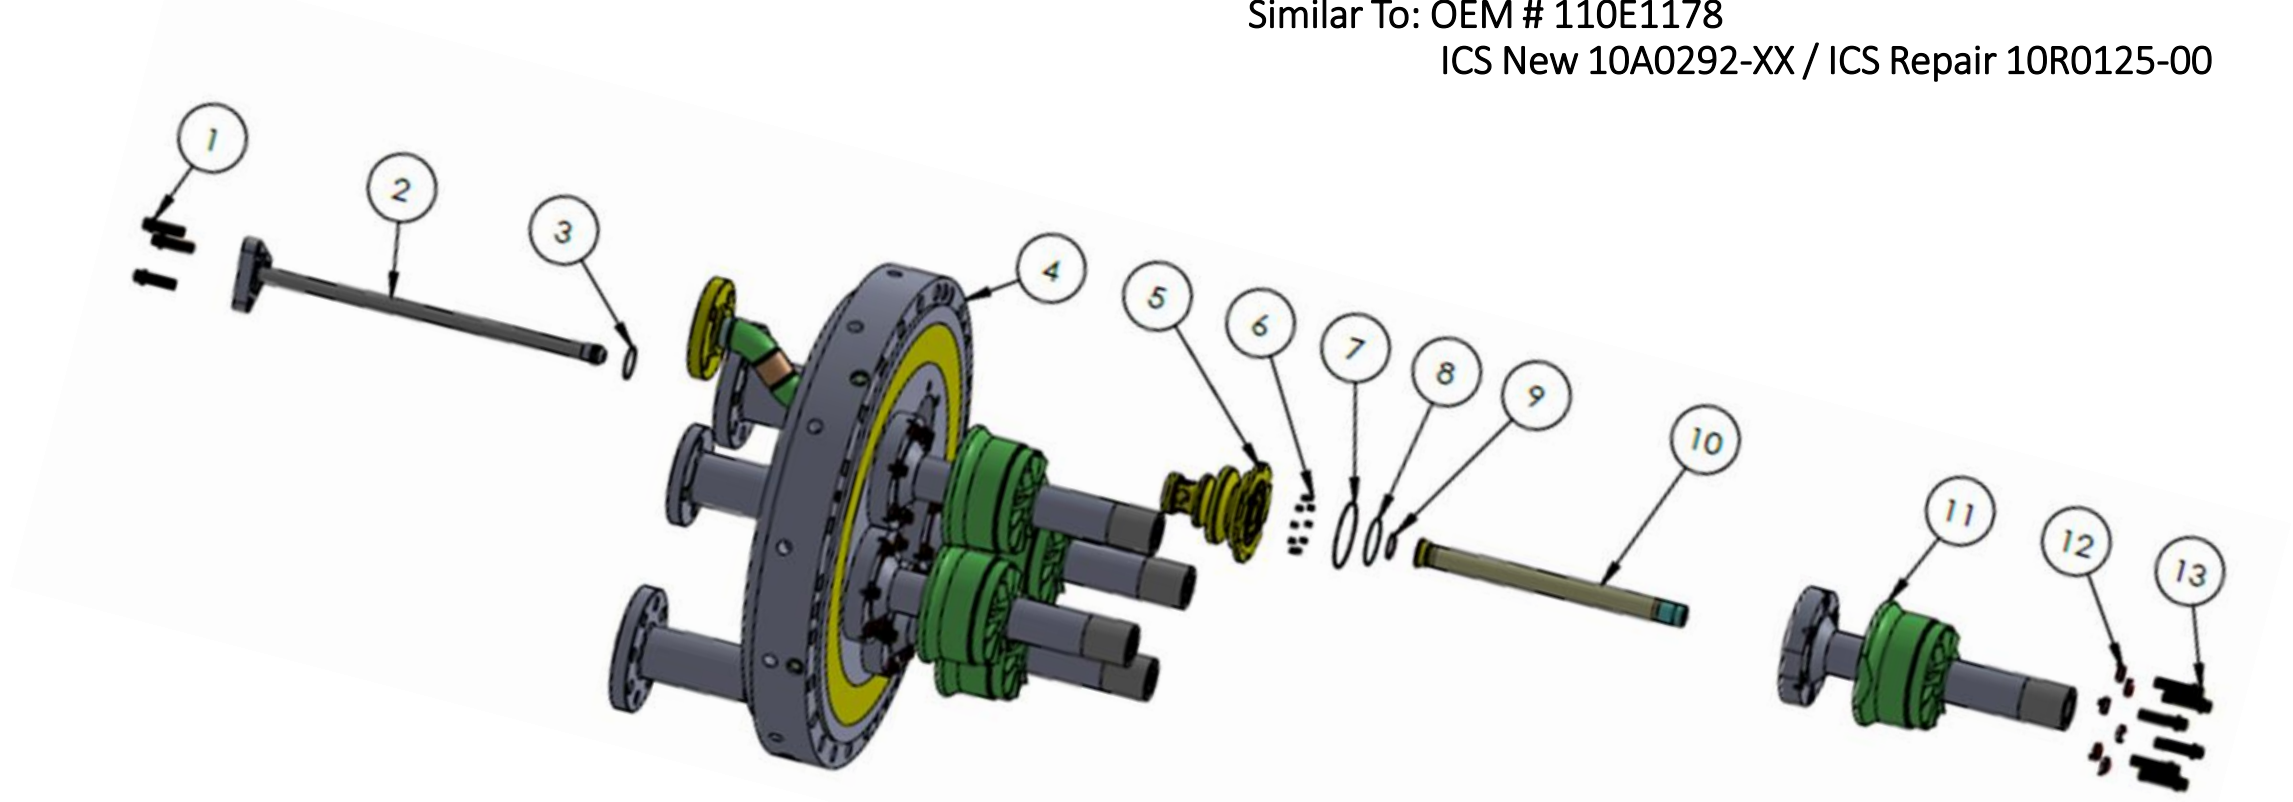

Similar To: OEM # 110E1178

ICS New 10A0292-XX / ICS Repair 10R0125-00

6FA 2.0 GAS ONLY END COVER ASSY			10A0292-01
ITEM NO.	DESCRIPTION	QTY	ICS P/N
2	BLANK CARTRIDGE	5	10A0104-01
4	END COVER ASSY	1	10A0119-01
5	COVER INSERT	5	10C0148-XX
10	AIR ATOMIZING ASSY	5	10A0103-01
11	OUTER NOZZLE ASSY	5	
CONSUMABLES			
1	.500-13X1.50LG 12 PT BOLT	15	10C0298-01
3	C-SEAL	5	10C0127-01
6	ORIFICE PLUG	50	10C0142-01
7	E-SEAL	5	10C0145-03
8	E-SEAL	5	10C0145-02
9	E-SEAL	5	10C0145-01
12	LOCKING TAB	30	10C0140-01
13	.500-13X2.00LG 12 POINT BOLT WITH SCALLOPS	30	10C0159-01

Christy Deliberto
(864) 721-4204
cdeliberto@ics-gts.com

Similar To: OEM Cover# 108E4270G008, 114E4043G004
 ICS New 10A0293-XX / ICS Repair 10R0220-00

6FA 2.0 DUAL FUEL END COVER ASSY			10A0293-01
ITEM NO.	DESCRIPTION	QTY	I.C.S. P/N
1	OIL CARTRIDGE	5	10A0107-XX
4	WATER CARTRIDGE	5	10A0108-01
5	OIL TUBE #5	1	10C0574-02
6	OIL TUBE #4	1	10C0573-02
7	OIL TUBE #1	1	10C0570-02
8	OIL TUBE #2	1	10C0571-02
9	OIL TUBE #3	1	10C0572-02
11	FDV MANIFOLD	1	10A0181-XX
12	WATER MANIFOLD	1	10A0280-01
13	WATER TUBE #2	1	10C0563-02
14	WATER TUBE #1	2	10C0562-02
15	WATER TUBE #3	1	10C0564-02
16	WATER TUBE #4	1	10C0565-02
18	END COVER ASSY	1	10A0119-01
19	COVER INSERT	5	10C0148-XX
24	AA TUBE ASSY	5	10A0103-01
25	BELLOWS ASSY	5	10A0102-01
26	OUTER NOZZLE ASSY	5	

CONSUMABLES			
ITEM NO.	DESCRIPTION	QTY	I.C.S. P/N
2	C-SEAL	5	10C0127-02
3	.500-13X1.50LG 12 POINT BOLT	15	10C0298-01
10	.500-13X1.75LG 12 POINT BOLT	6	10C0298-05
17	C-SEAL	5	10C0127-01
20	ORIFICE PLUG	50	10C0142-01
21	E-SEAL	5	10C0145-03
22	E-SEAL	5	10C0145-02
23	E-SEAL	5	10C0145-01
27	LOCKING TAB	30	10C0140-01
28	.500-13X2LG 12 POINT SCALLOPED BOLT	30	10C0159-01