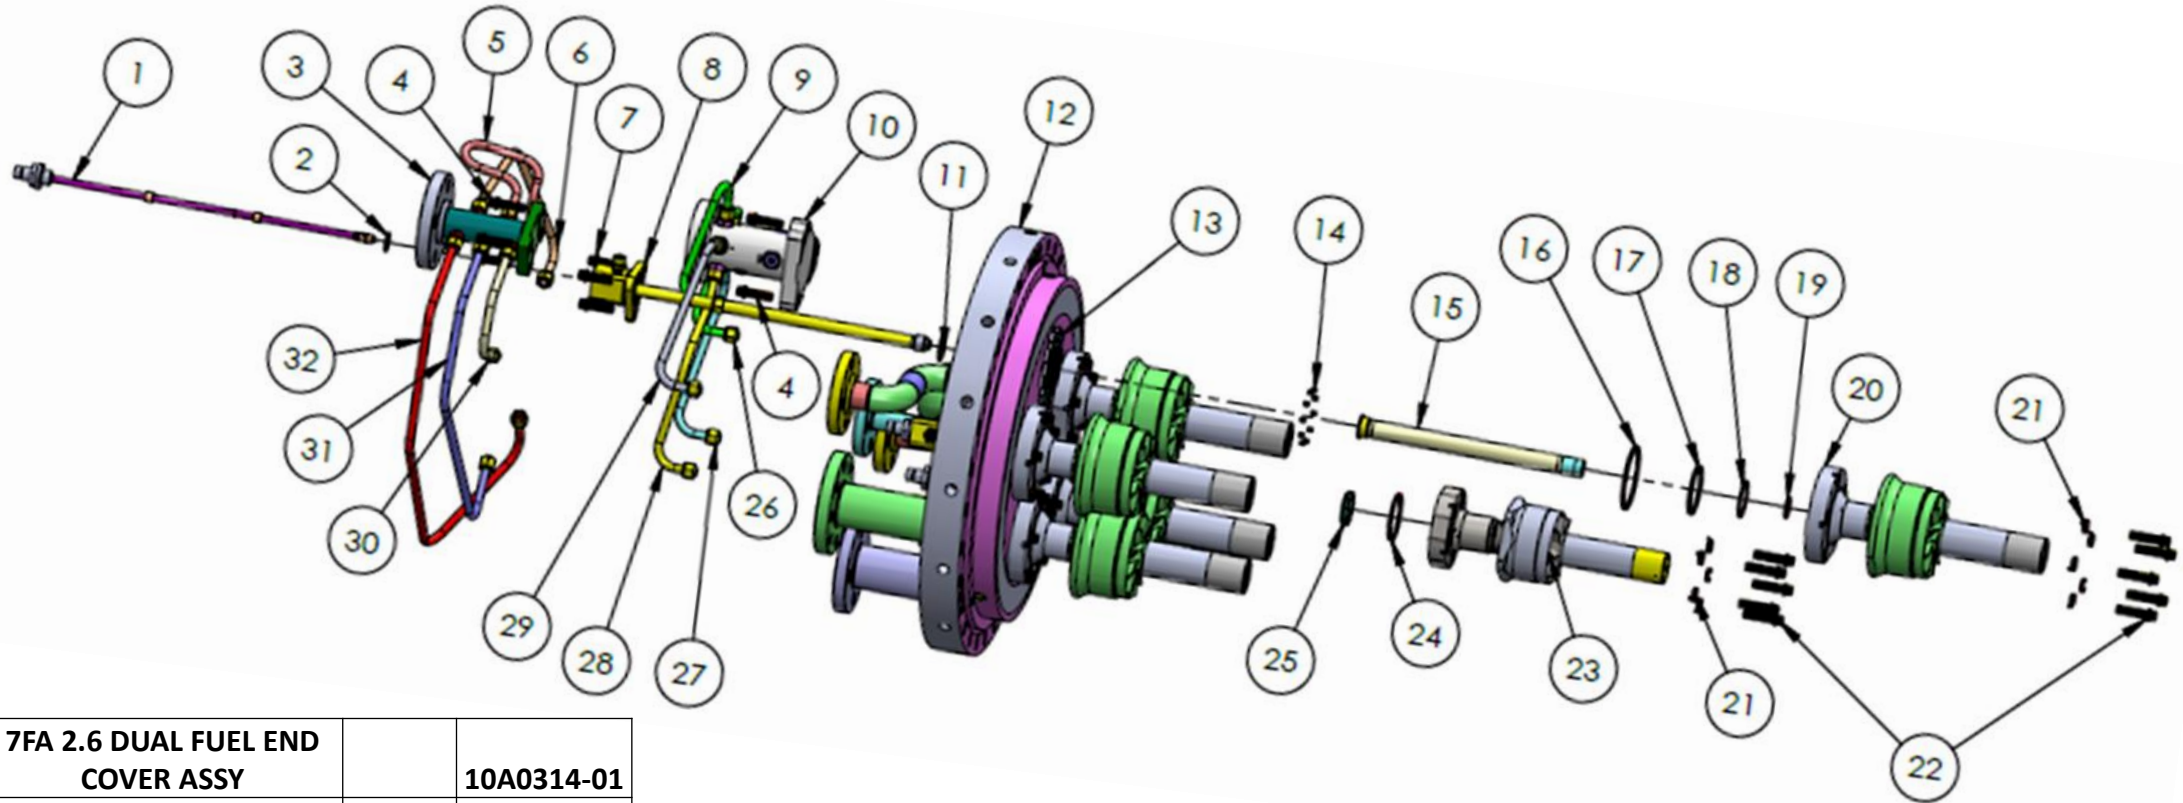

Similar To: OEM # 114E5657, 119E7640, 129E8035 (6FA)  
 ICS New 10A0307-01 / ICS Repair 10R0100-00

7FA 2.6 GAS ONLY END COVER ASSY			10A0307-01
ITEM NO.	DESCRIPTION	QTY	ICS P/N
2	BLANK CARTRIDGE	5	10A0104-01
4	END COVER ASSY	1	10A0128-01
5	COVER INSERT	5	10C0124-49
11	ATOMIZING AIR TUBE ASSY	5	10A0103-01
12	OUTER NOZZLE ASSY	5	
15	CENTER NOZZLE ASSY	1	10A0105-01
<b>CONSUMABLES</b>			
1	.500-13 X 1.50 LG 12 POINT BOLT	15	10C0298-01
3	C-SEAL	5	10C0127-01
6	ORIFICE PLUG	50	10C0142-01
7	E-SEAL	5	10C0122-06
8	E-SEAL	5	10C0122-05
9	E-SEAL	5	10C0122-02
10	E-SEAL	5	10C0122-01
13	LOCKING TAB	30	10C0140-01
14	.500-13 X 2.00 LG 12 POINT BOLT	30	10C0159-01
16	E-SEAL	1	10C0122-03
17	METER PLATE	1	10C0143-01

**Christy Deliberto**  
**(864) 721-4204**  
[cdeliberto@ics-gts.com](mailto:cdeliberto@ics-gts.com)

Similar To: OEM # 114E5641, 119E7641

ICS New 10A0314-01 / ICS Repair 10R0110-00

7FA 2.6 DUAL FUEL END COVER ASSY			10A0314-01
ITEM NO.	DESCRIPTION	QTY	ICS P/N
1	OIL CARTRIDGE	5	10A0107-01
8	WATER CARTRIDGE	5	10A0108-01
3	WATER MANIFOLD	1	10A0142-01
5	WATER TUBE	1	10A0162-01
6	WATER TUBE	1	10A0163-01
30	WATER TUBE	1	10A0166-01
31	WATER TUBE	1	10A0165-01
32	WATER TUBE	1	10A0164-01
10	FDV MANIFOLD	1	10A0181-01
9	OIL TUBE	1	10A0171-01
26	OIL TUBE	1	10A0172-01
27	OIL TUBE	1	10A0167-01
28	OIL TUBE	1	10A0168-01
29	OIL TUBE	1	10A0170-01
12	END COVER ASSY	1	10A0128-01
13	COVER INSERT	5	10C0124-49
15	ATOMIZING AIR TUBE ASSY	5	10A0103-01
20	OUTER NOZZLE ASSY	5	
23	CENTER NOZZLE ASSY	1	10A0105-01

CONSUMABLES			
2	C-SEAL	5	10C0127-02
7	.500-13 X 1.50 LG 12 POINT BOLT	15	10C0298-01
11	C-SEAL	5	10C0127-01
4	.500-13 X 1.75 LG 12 POINT BOLT	7	10C0298-05
14	ORIFICE PLUG	50	10C0142-01
16	E-SEAL	5	10C0122-06
17	E-SEAL	5	10C0122-05
18	E-SEAL	5	10C0122-02
19	E-SEAL	5	10C0122-01
21	LOCKING TAB	30	10C0140-01
22	.500-13 X 2.00 LG 12 POINT BOLT	30	10C0159-01
24	E-SEAL	1	10C0122-03
25	METER PLATE	1	10C0143-01