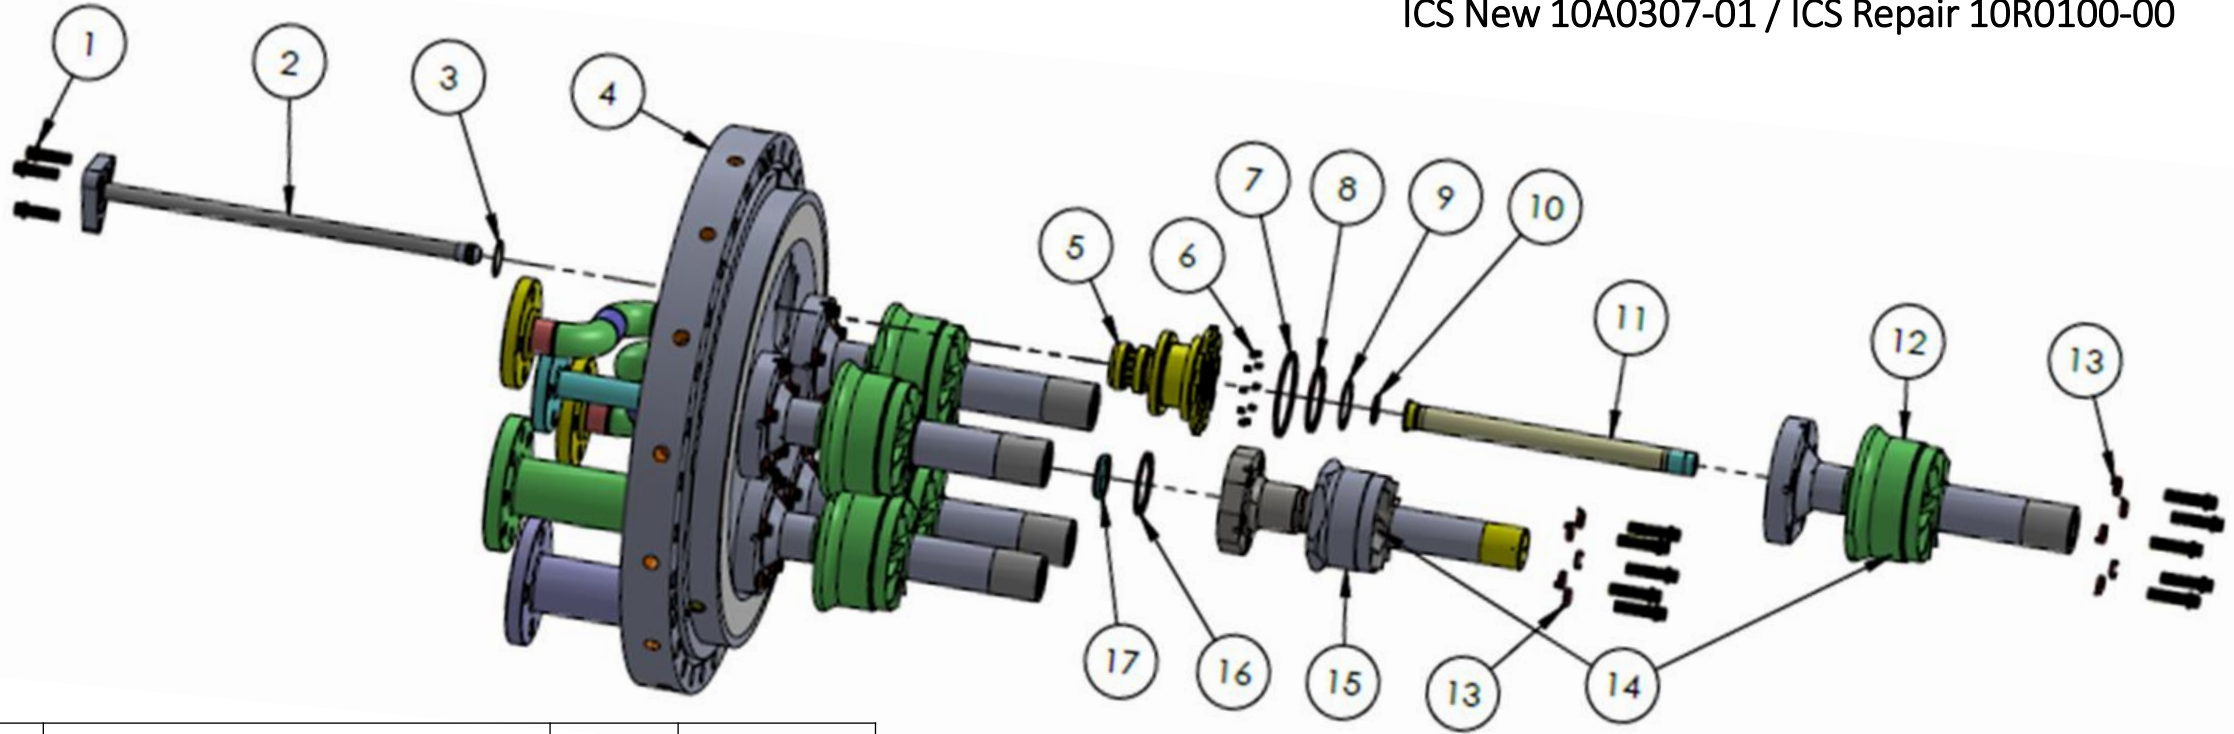

Similar To: OEM # 114E5657, 119E7640, 129E8035 (6FA)  
 ICS New 10A0307-01 / ICS Repair 10R0100-00

7FA 2.6 GAS ONLY END COVER ASSY			10A0307-01
ITEM NO.	DESCRIPTION	QTY	ICS P/N
2	BLANK CARTRIDGE	5	10A0104-01
4	END COVER ASSY	1	10A0128-01
5	COVER INSERT	5	10C0124-49
11	ATOMIZING AIR TUBE ASSY	5	10A0103-01
12	OUTER NOZZLE ASSY	5	
15	CENTER NOZZLE ASSY	1	10A0105-01
<b>CONSUMABLES</b>			
1	.500-13 X 1.50 LG 12 POINT BOLT	15	10C0298-01
3	C-SEAL	5	10C0127-01
6	ORIFICE PLUG	50	10C0142-01
7	E-SEAL	5	10C0122-06
8	E-SEAL	5	10C0122-05
9	E-SEAL	5	10C0122-02
10	E-SEAL	5	10C0122-01
13	LOCKING TAB	30	10C0140-01
14	.500-13 X 2.00 LG 12 POINT BOLT	30	10C0159-01
16	E-SEAL	1	10C0122-03
17	METER PLATE	1	10C0143-01

**Christy Deliberto**  
**(864) 721-4204**  
[cdeliberto@ics-gts.com](mailto:cdeliberto@ics-gts.com)

Similar To: OEM # 114E5641, 119E7641

ICS New 10A0314-01 / ICS Repair 10R0110-00

7FA 2.6 DUAL FUEL END COVER ASSY			10A0314-01
ITEM NO.	DESCRIPTION	QTY	ICS P/N
1	OIL CARTRIDGE	5	10A0107-01
8	WATER CARTRIDGE	5	10A0108-01
3	WATER MANIFOLD	1	10A0142-01
5	WATER TUBE	1	10A0162-01
6	WATER TUBE	1	10A0163-01
30	WATER TUBE	1	10A0166-01
31	WATER TUBE	1	10A0165-01
32	WATER TUBE	1	10A0164-01
10	FDV MANIFOLD	1	10A0181-01
9	OIL TUBE	1	10A0171-01
26	OIL TUBE	1	10A0172-01
27	OIL TUBE	1	10A0167-01
28	OIL TUBE	1	10A0168-01
29	OIL TUBE	1	10A0170-01
12	END COVER ASSY	1	10A0128-01
13	COVER INSERT	5	10C0124-49
15	ATOMIZING AIR TUBE ASSY	5	10A0103-01
20	OUTER NOZZLE ASSY	5	
23	CENTER NOZZLE ASSY	1	10A0105-01

CONSUMABLES			
2	C-SEAL	5	10C0127-02
7	.500-13 X 1.50 LG 12 POINT BOLT	15	10C0298-01
11	C-SEAL	5	10C0127-01
4	.500-13 X 1.75 LG 12 POINT BOLT	7	10C0298-05
14	ORIFICE PLUG	50	10C0142-01
16	E-SEAL	5	10C0122-06
17	E-SEAL	5	10C0122-05
18	E-SEAL	5	10C0122-02
19	E-SEAL	5	10C0122-01
21	LOCKING TAB	30	10C0140-01
22	.500-13 X 2.00 LG 12 POINT BOLT	30	10C0159-01
24	E-SEAL	1	10C0122-03
25	METER PLATE	1	10C0143-01